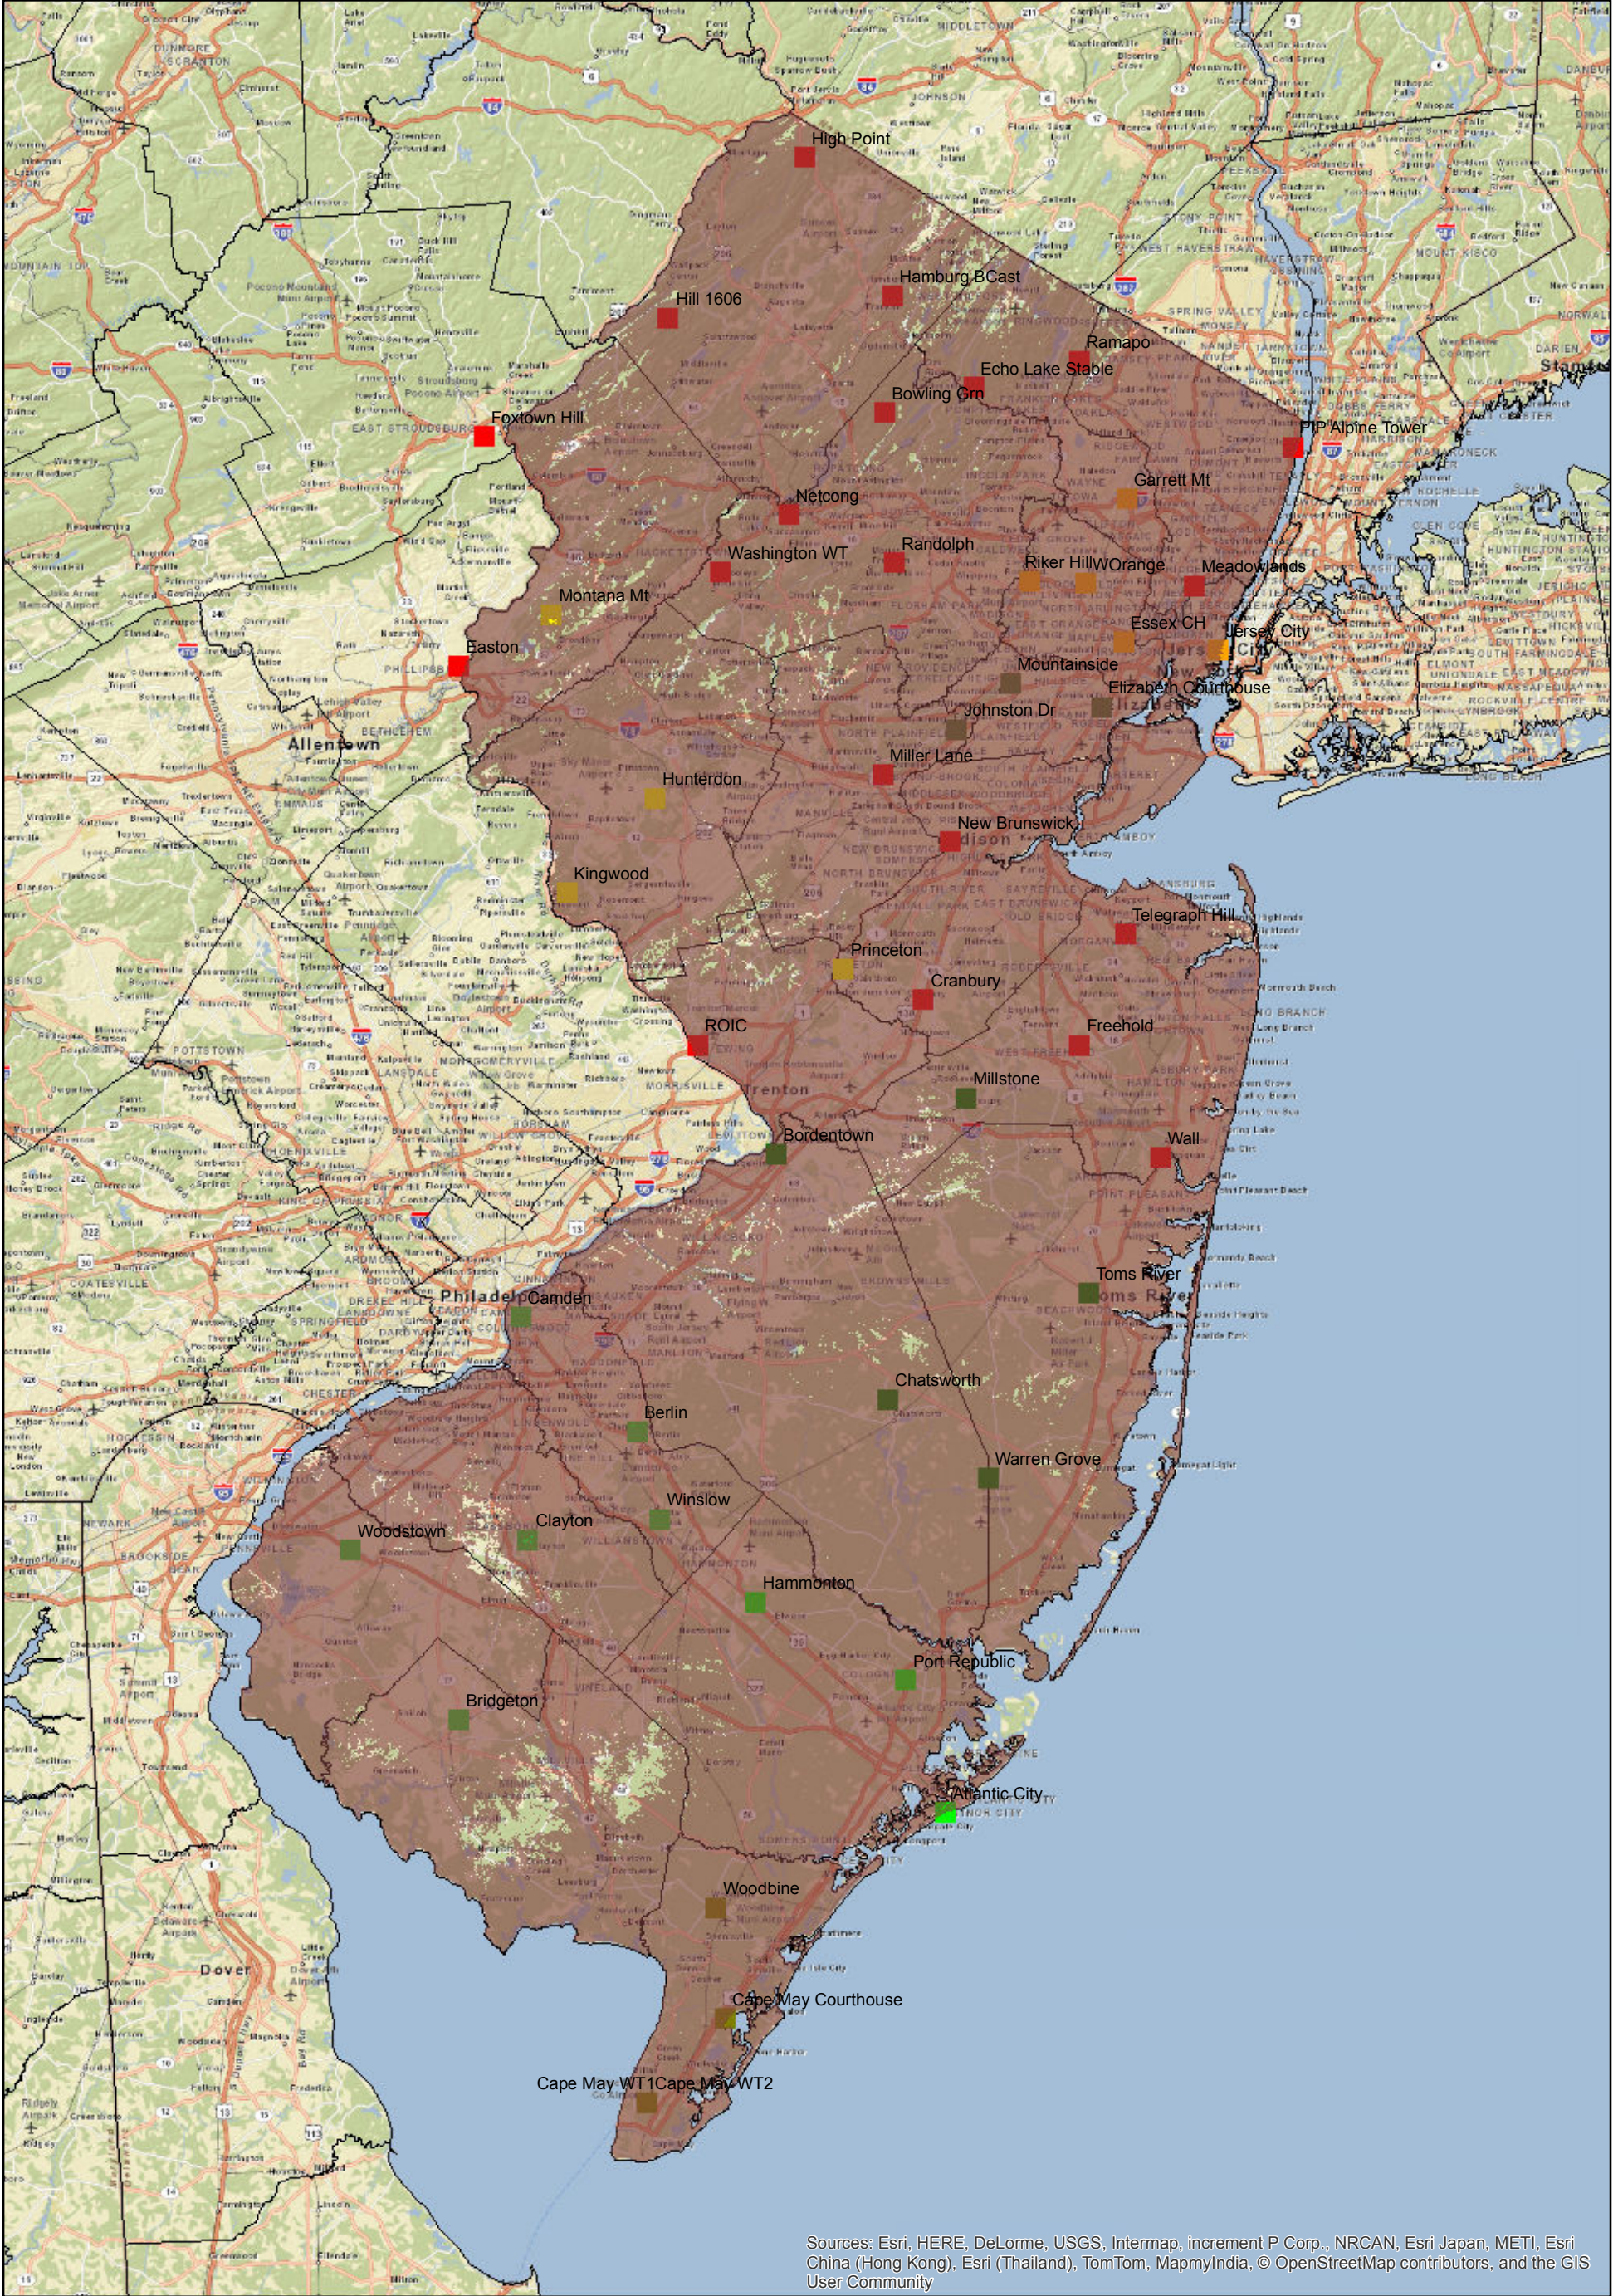

# State of New Jersey

700 MHz ASTRO SYSTEM; 90% Mobile Contour/-100 dBm Signal Level

Sources: Esri, HERE, DeLorme, USGS, Intermap, increment P Corp., NRCAN, Esri Japan, METI, Esri China (Hong Kong), Esri (Thailand), TomTom, MapmyIndia, © OpenStreetMap contributors, and the GIS User Community

0 3.5 7 14 Miles

1 inch = 12.48 miles

**90% Contour Map - Outbound to a mobile radio**